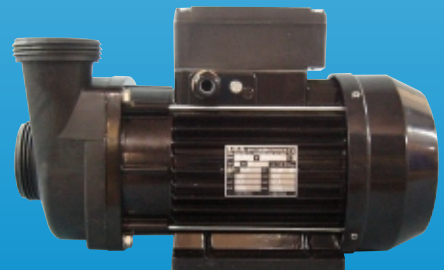

: 1500Watt 2 Spd Models 6.5A High Spd /2.2A Low Spd

: 1800Watt 2 Spd Models 7.8A High Spd /2.5A Low Spd

: 2100Watt 2 Spd Models 9.1A High Spd /2.7A Low Spd

Supplied Barrel Unions : 50mm

Spa Power Equipment manufactured in New Zealand by Spa-Quip Ltd