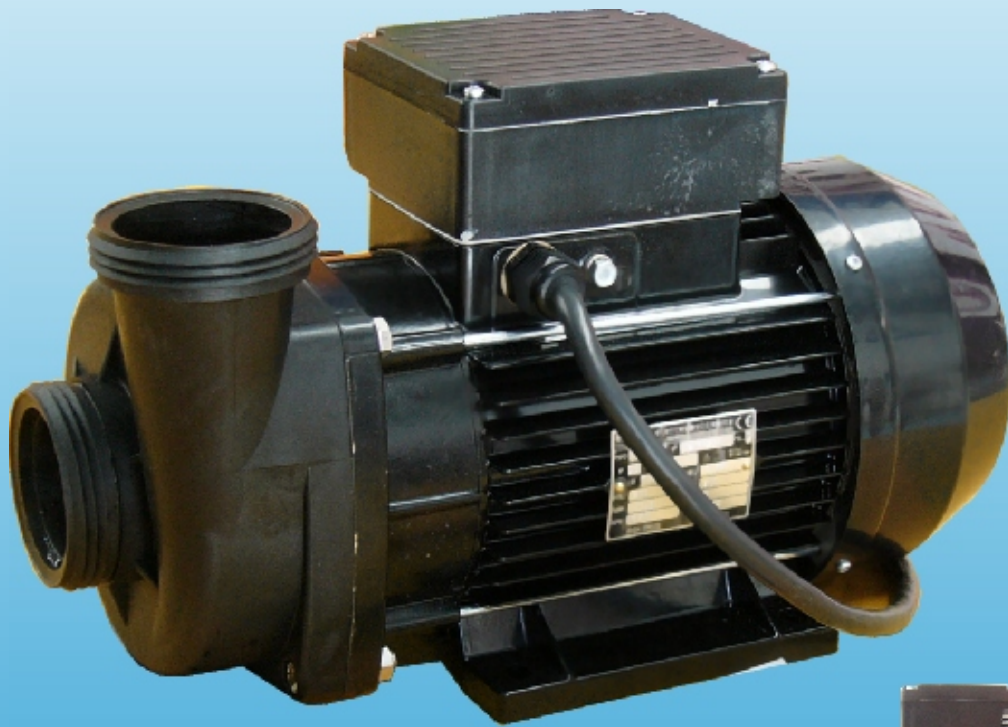

## SPA POWER PUMPS

### MAXIFLOW

The New Maxiflow Booster pump by Spa-Quip is smoother and quieter than ever before. With its European approvals and TÜV certification the Maxiflow pump is a very desirable pump. If water flow is what you want then the Maxiflow is for you.